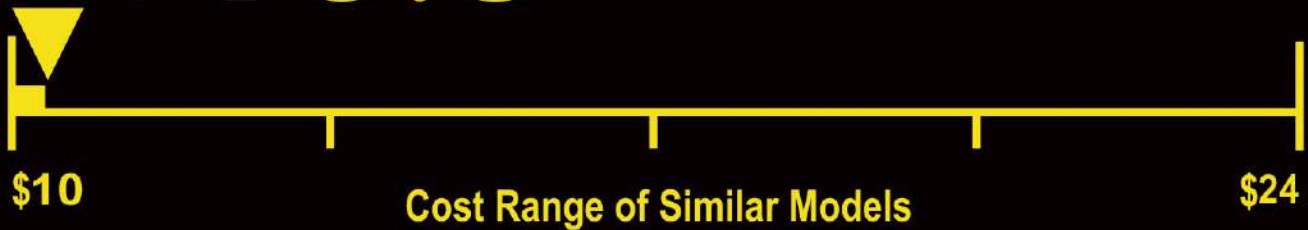

ENERGYGUIDE

Clothes Washer
Capacity Class: Compact

Consolidated Brands
Model: 824N

Capacity (tub volume): 1.57 cubic feet

Compare ONLY to other labels with yellow numbers.
Labels with yellow numbers are based on the same test procedures.

Estimated Yearly Energy Cost (when used with an electric water heater)

\$10.3

96 kWh

Estimated Yearly Electricity Use

\$7

Estimated Yearly Energy Cost
(when used with a natural gas water heater)

- Your cost will depend on your utility rates and use.
- Cost range based only on compact capacity models.
- Estimated operating cost based on six wash loads a week and a national average electricity cost of 12 cents per kWh and natural gas cost of \$1.09 per therm.