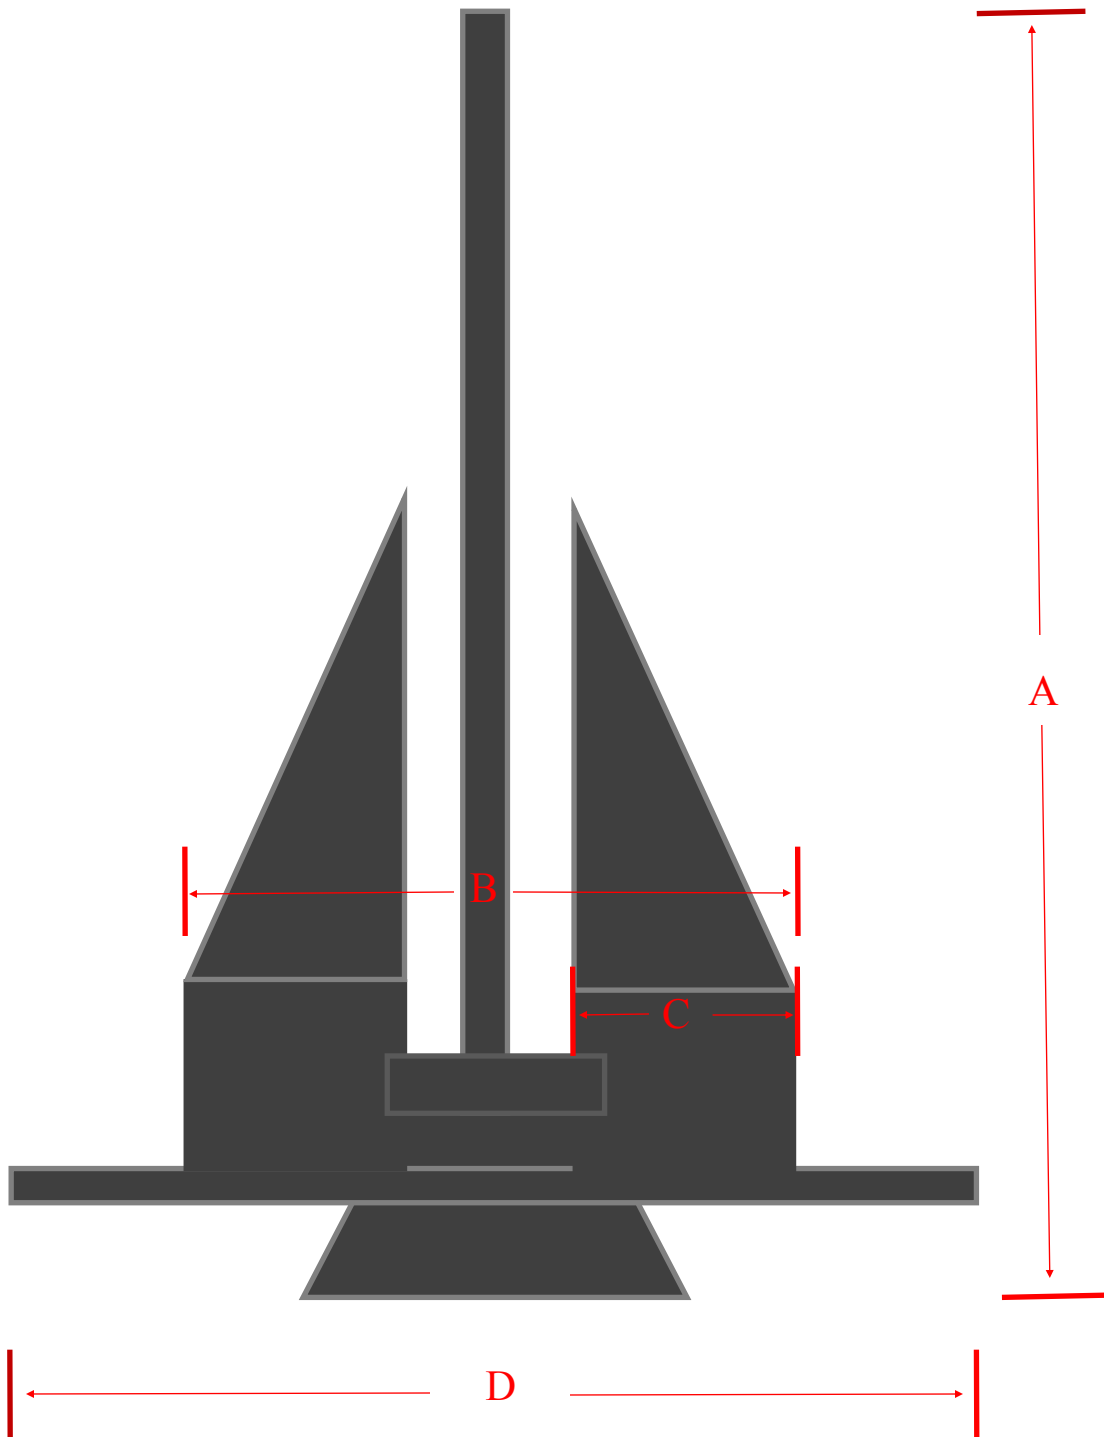

# #13 Fluke Anchor DIMS from 50988 Anchor Kit

Location	Description	Measurement
A	Length Overall	26.97 in / 68.5 cm
B	Width Outside of flukes	11.61 in / 29.5 cm
C	Width of 1 fluke	5.12 in / 13.0 cm
D	Overall Width	22.13 in / 56.2 cm